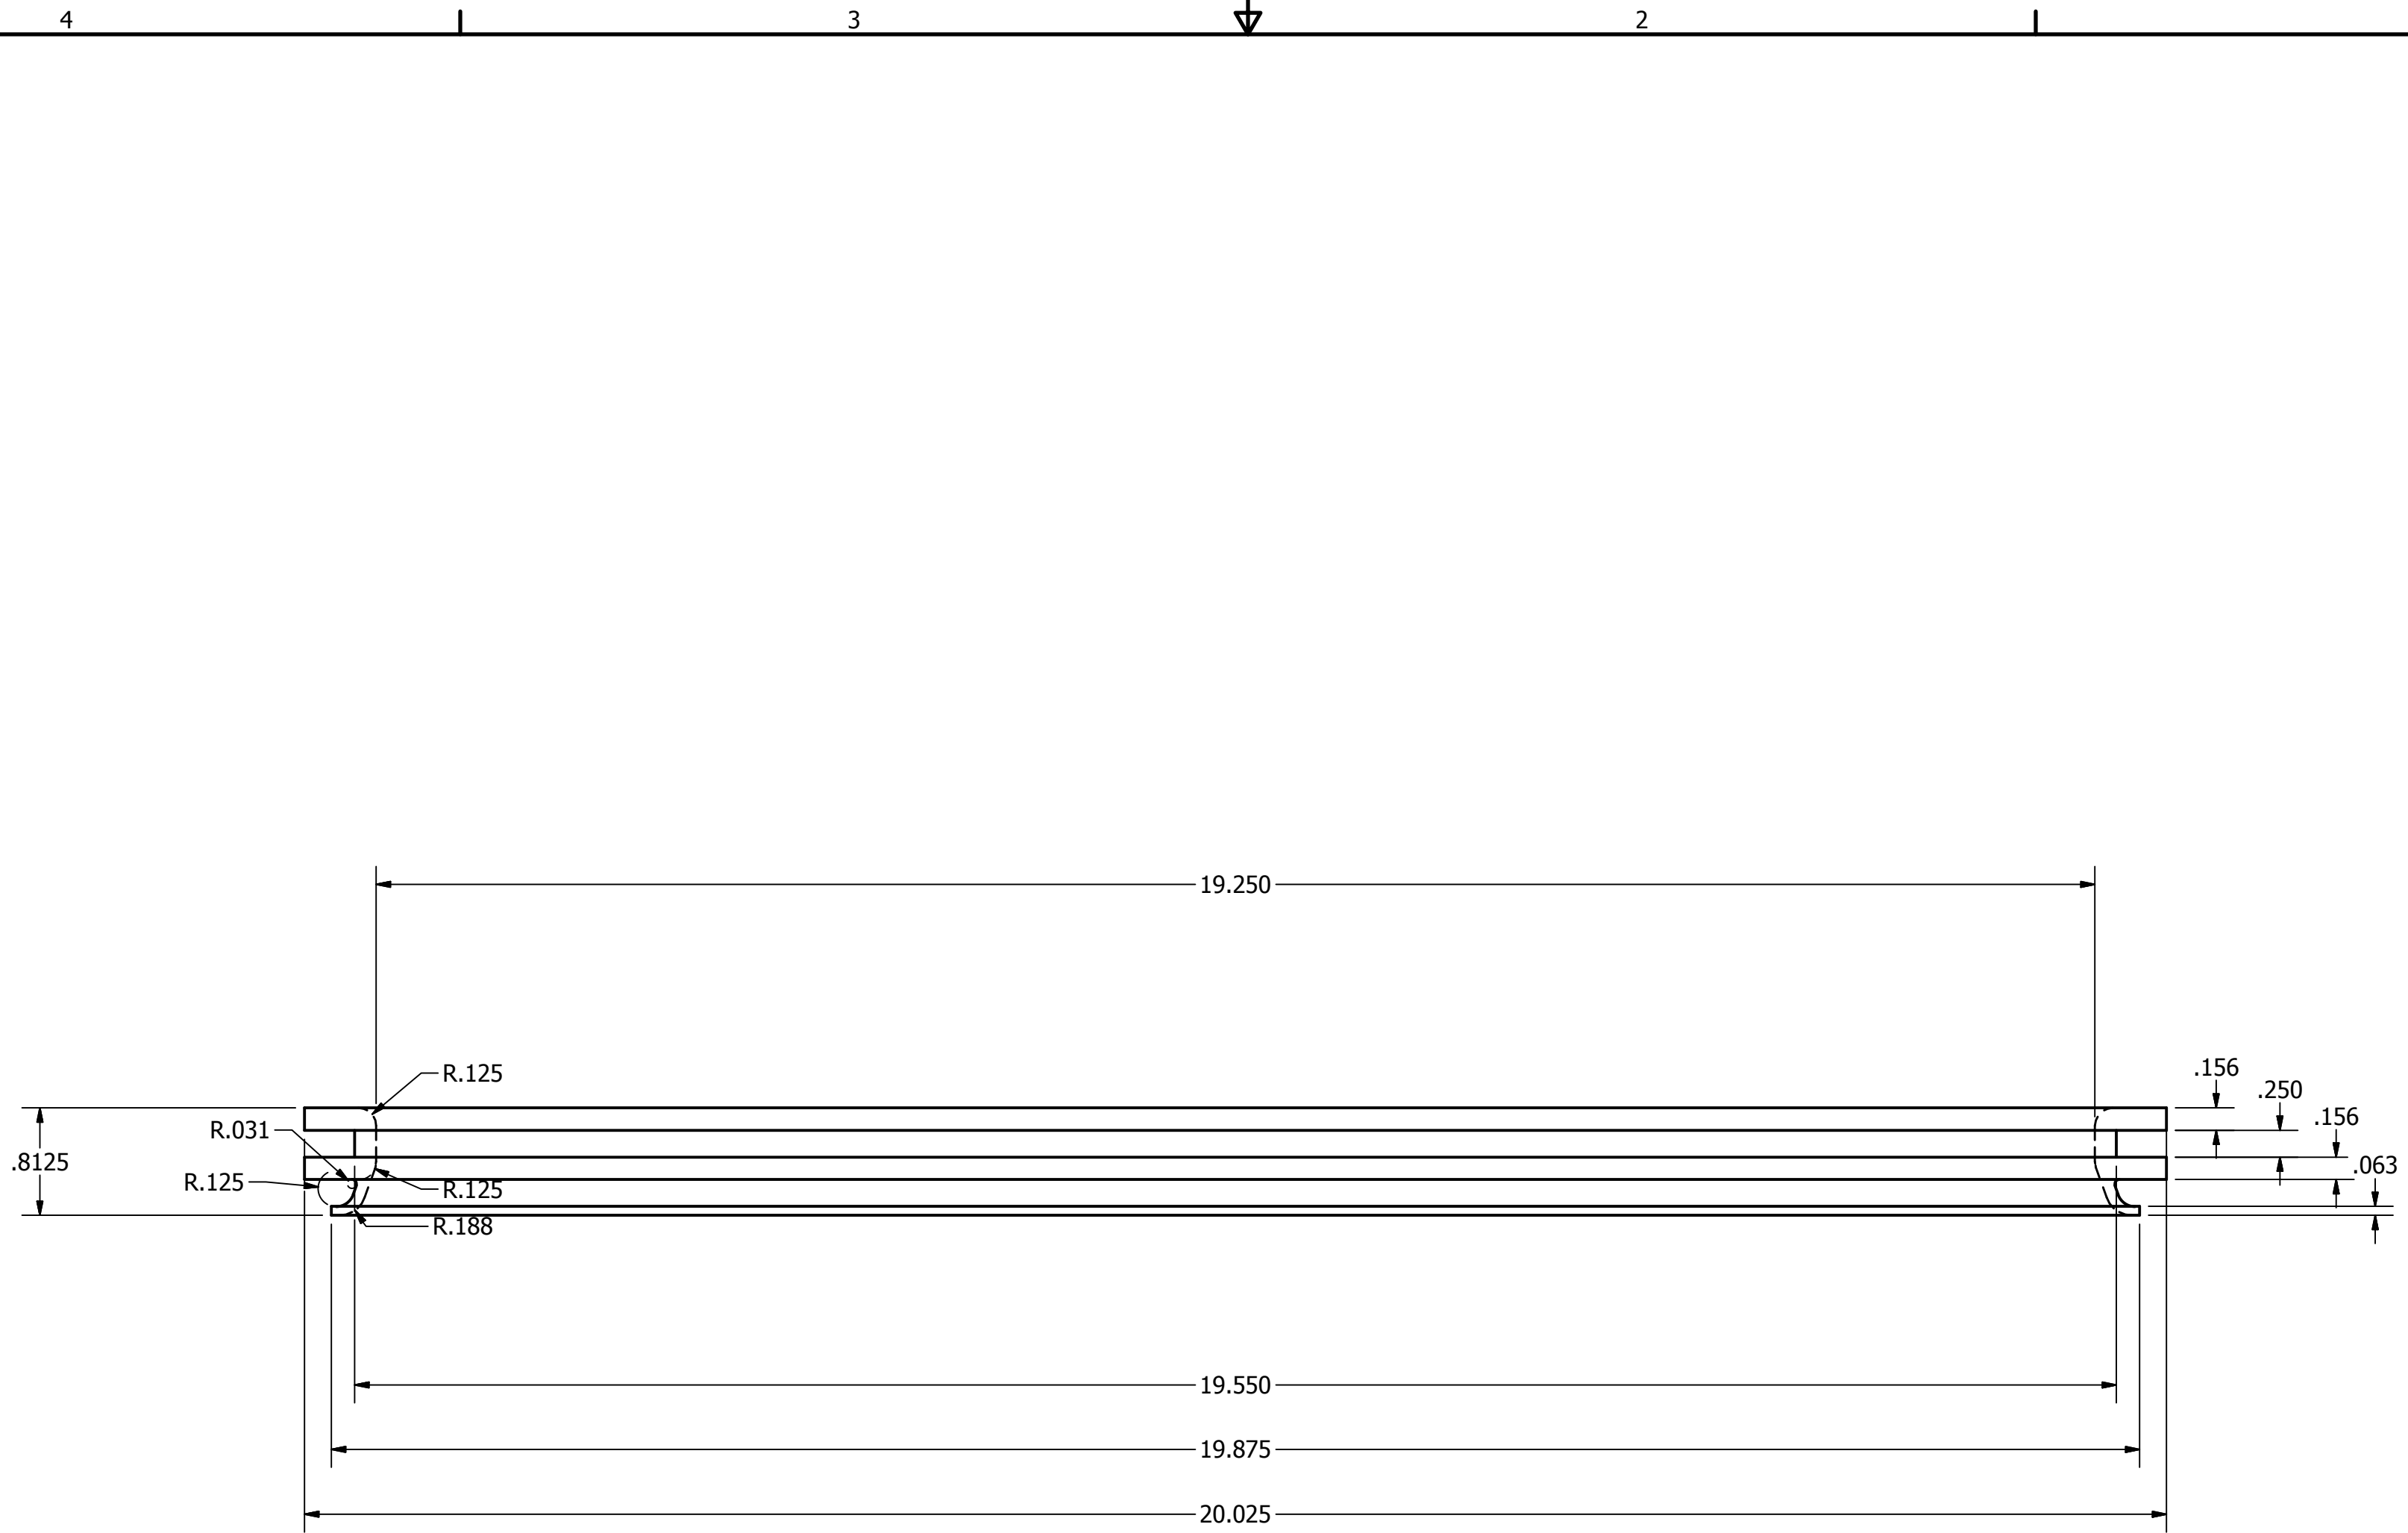

MATERIAL: BUNA

DRAWN shardy	7/20/2011	ROBERT H. WAGER CO.		
CHECKED		TITLE		
QA		20-1500 RUBBER SEAT		
MFG		SIZE	DWG NO	REV
APPROVED		C	SEAT-20B	
		SCALE	SHEET 1 OF 1