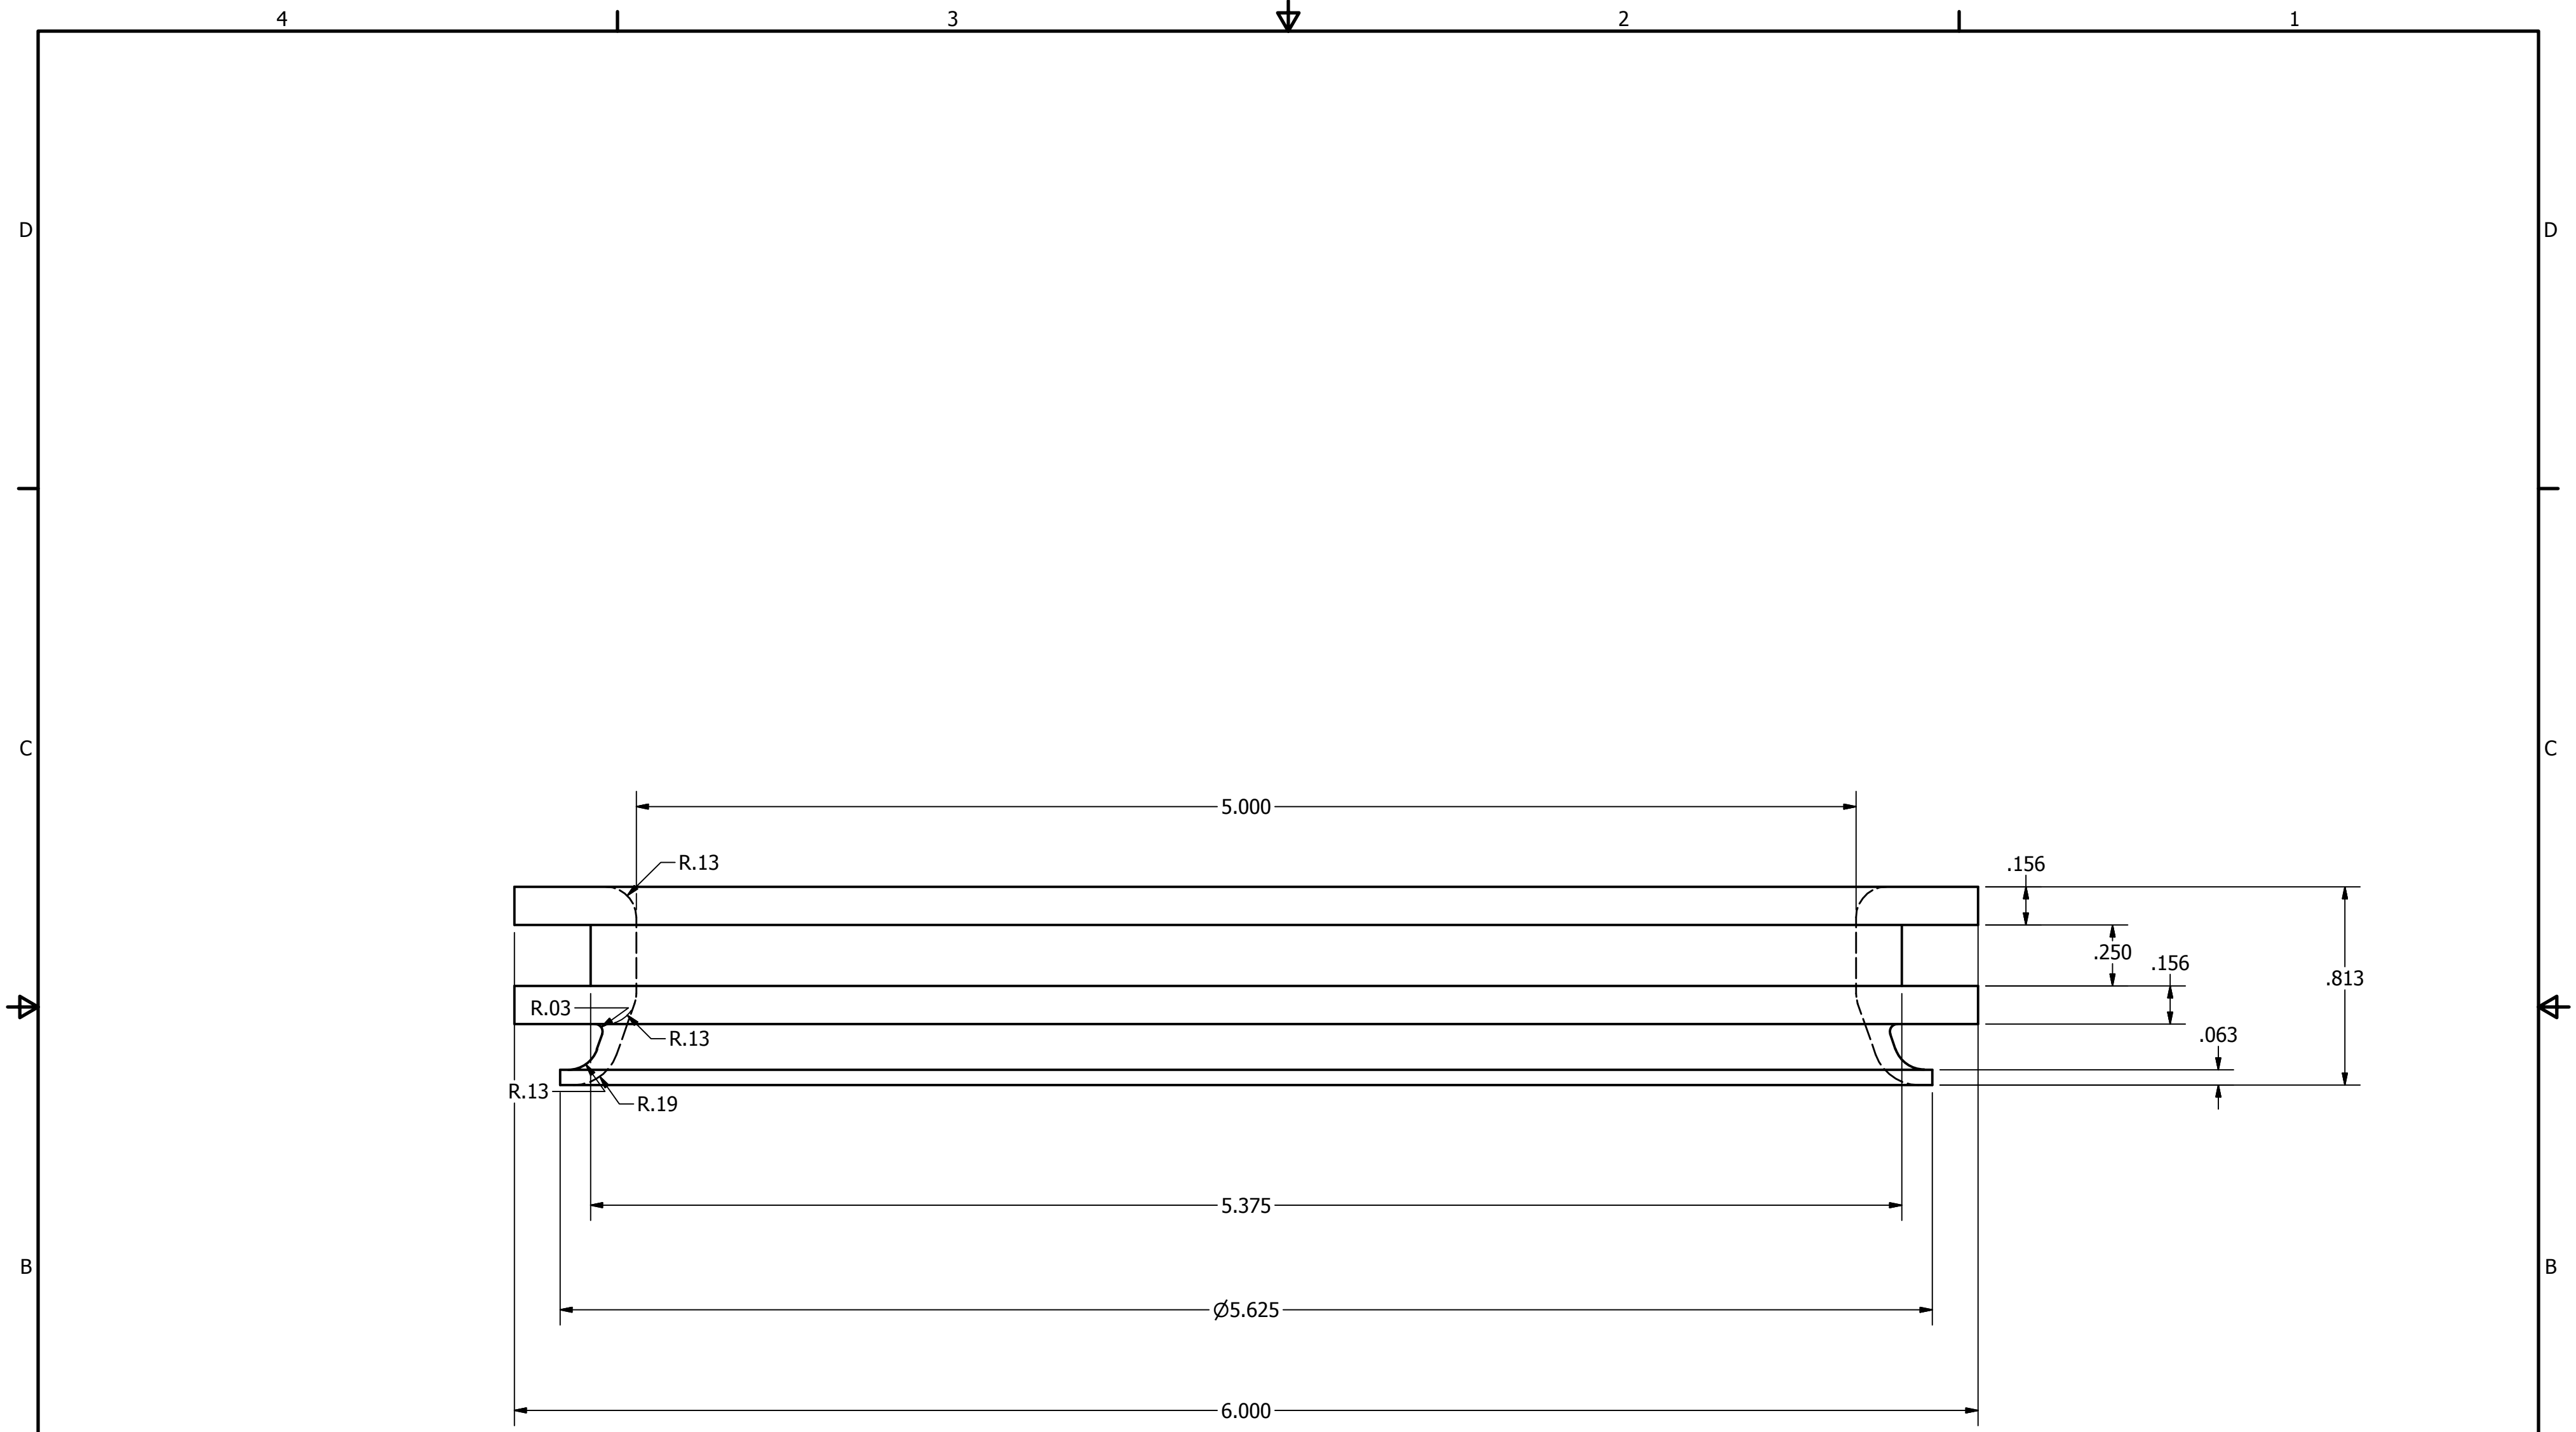

SECTION A-A  
SCALE 1 : 1

A

DETAIL B  
SCALE 2 : 1

DRAWN shardy		8/3/2017		ROBERT H. WAGER CO., INC.			
CHECKED				TITLE			
QA				1500 SEAT FOR 1.5", 2", AND 2.5"			
MFG							
APPROVED							
				SIZE	DWG NO		REV
				A	1500-2.5-SEAT		
				SCALE	1 : 1		SHEET 1 OF 1

SECTION A-A  
SCALE 1.5/1

DETAIL B  
SCALE 3 : 1

DRAWN shardy	2/10/2014	ROBERT H. WAGER CO., INC.		
CHECKED		TITLE		
QA		3"-4"- 1500 SEAT		
MFG		SIZE	DWG NO	REV
APPROVED		C	1500-4-SEAT	
		SCALE	SHEET 1 OF 1	