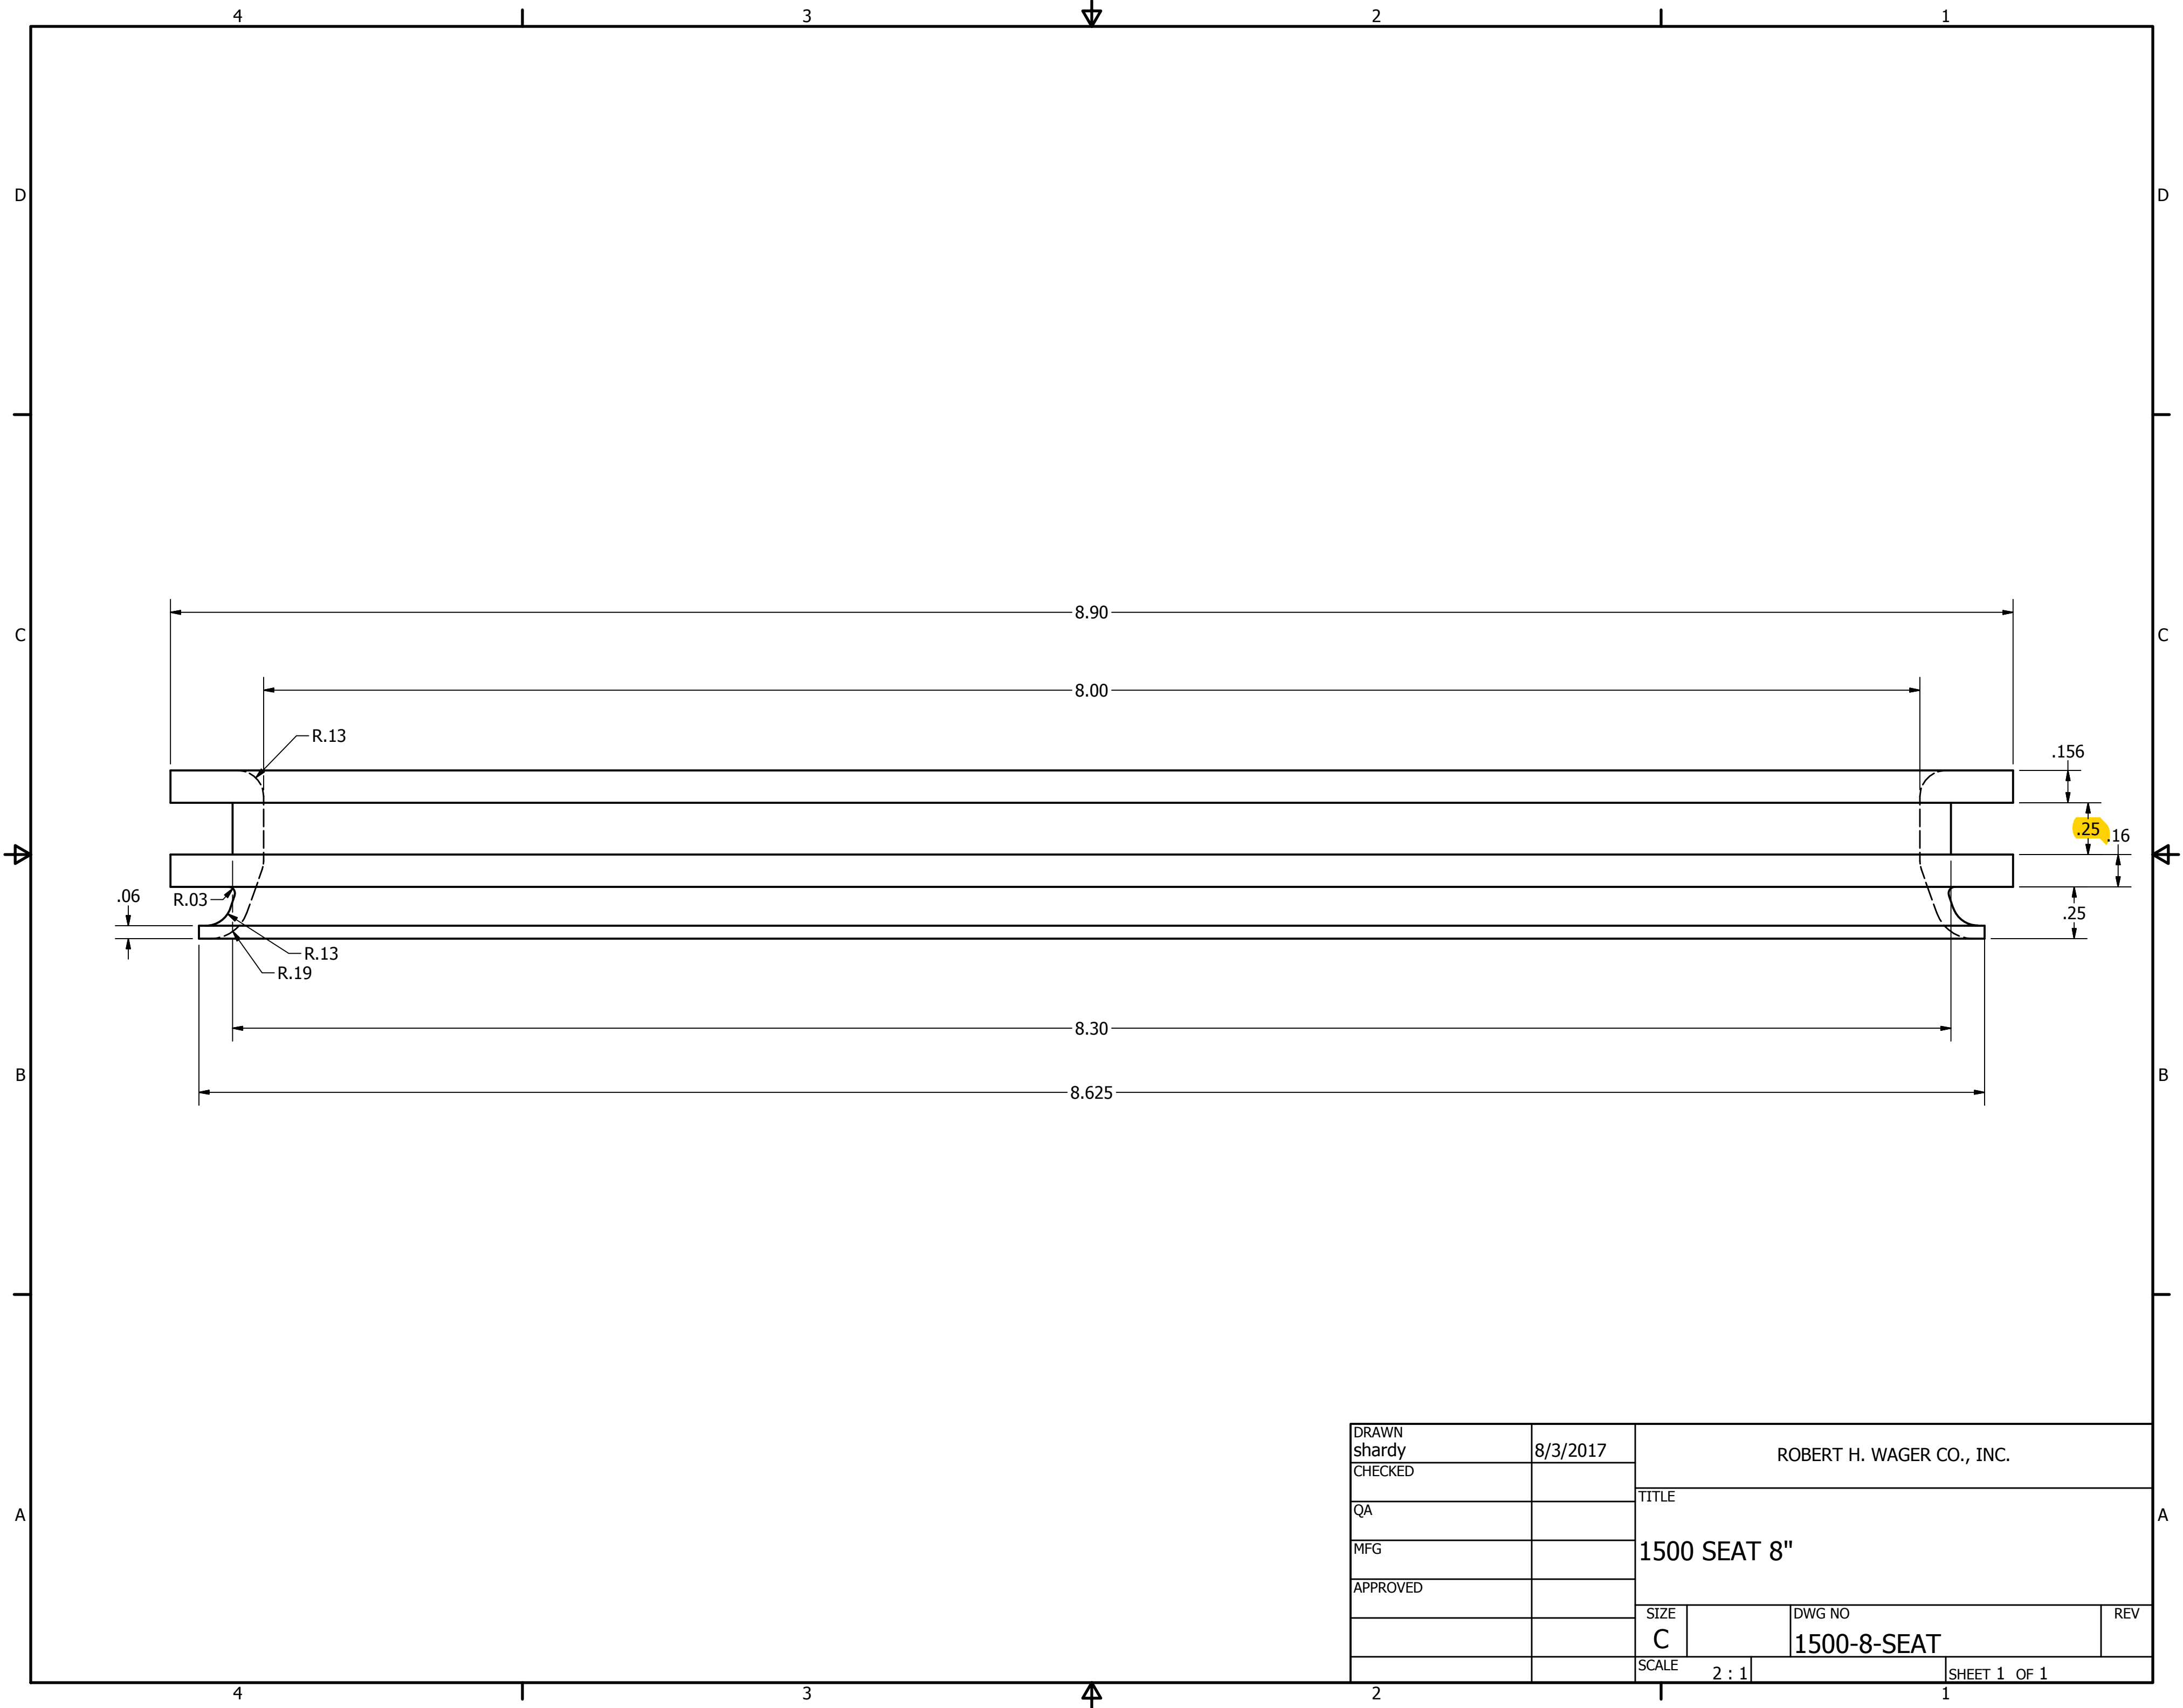

SECTION A-A  
SCALE 1 : 1

A

DETAIL B  
SCALE 2 : 1

DRAWN shardy		8/3/2017		ROBERT H. WAGER CO., INC.			
CHECKED				TITLE			
QA				1500 SEAT FOR 1.5", 2", AND 2.5"			
MFG							
APPROVED							
				SIZE	DWG NO		REV
				A	1500-2.5-SEAT		
				SCALE	1 : 1		SHEET 1 OF 1

SECTION A-A  
SCALE 1.5/1

DETAIL B  
SCALE 3 : 1

DRAWN shardy	2/10/2014	ROBERT H. WAGER CO., INC.		
CHECKED		TITLE		
QA		3"-4"- 1500 SEAT		
MFG		SIZE	DWG NO	REV
APPROVED		C	1500-4-SEAT	
		SCALE	SHEET 1 OF 1	

DRAWN shardy	7/21/2011	ROBERT H. WAGER CO.		
CHECKED		TITLE		
QA		1500 SEAT 5"		
MFG		SIZE	DWG NO	REV
APPROVED		C	1500-5-SEAT	
		SCALE	SHEET 1 OF 1	

DRAWN shardy	7/21/2011	ROBERT H. WAGER CO.		
CHECKED		TITLE		
QA		1500 SEAT 6"		
MFG		SIZE	DWG NO	REV
APPROVED		C	1500-6-SEAT	
		SCALE	SHEET 1 OF 1	