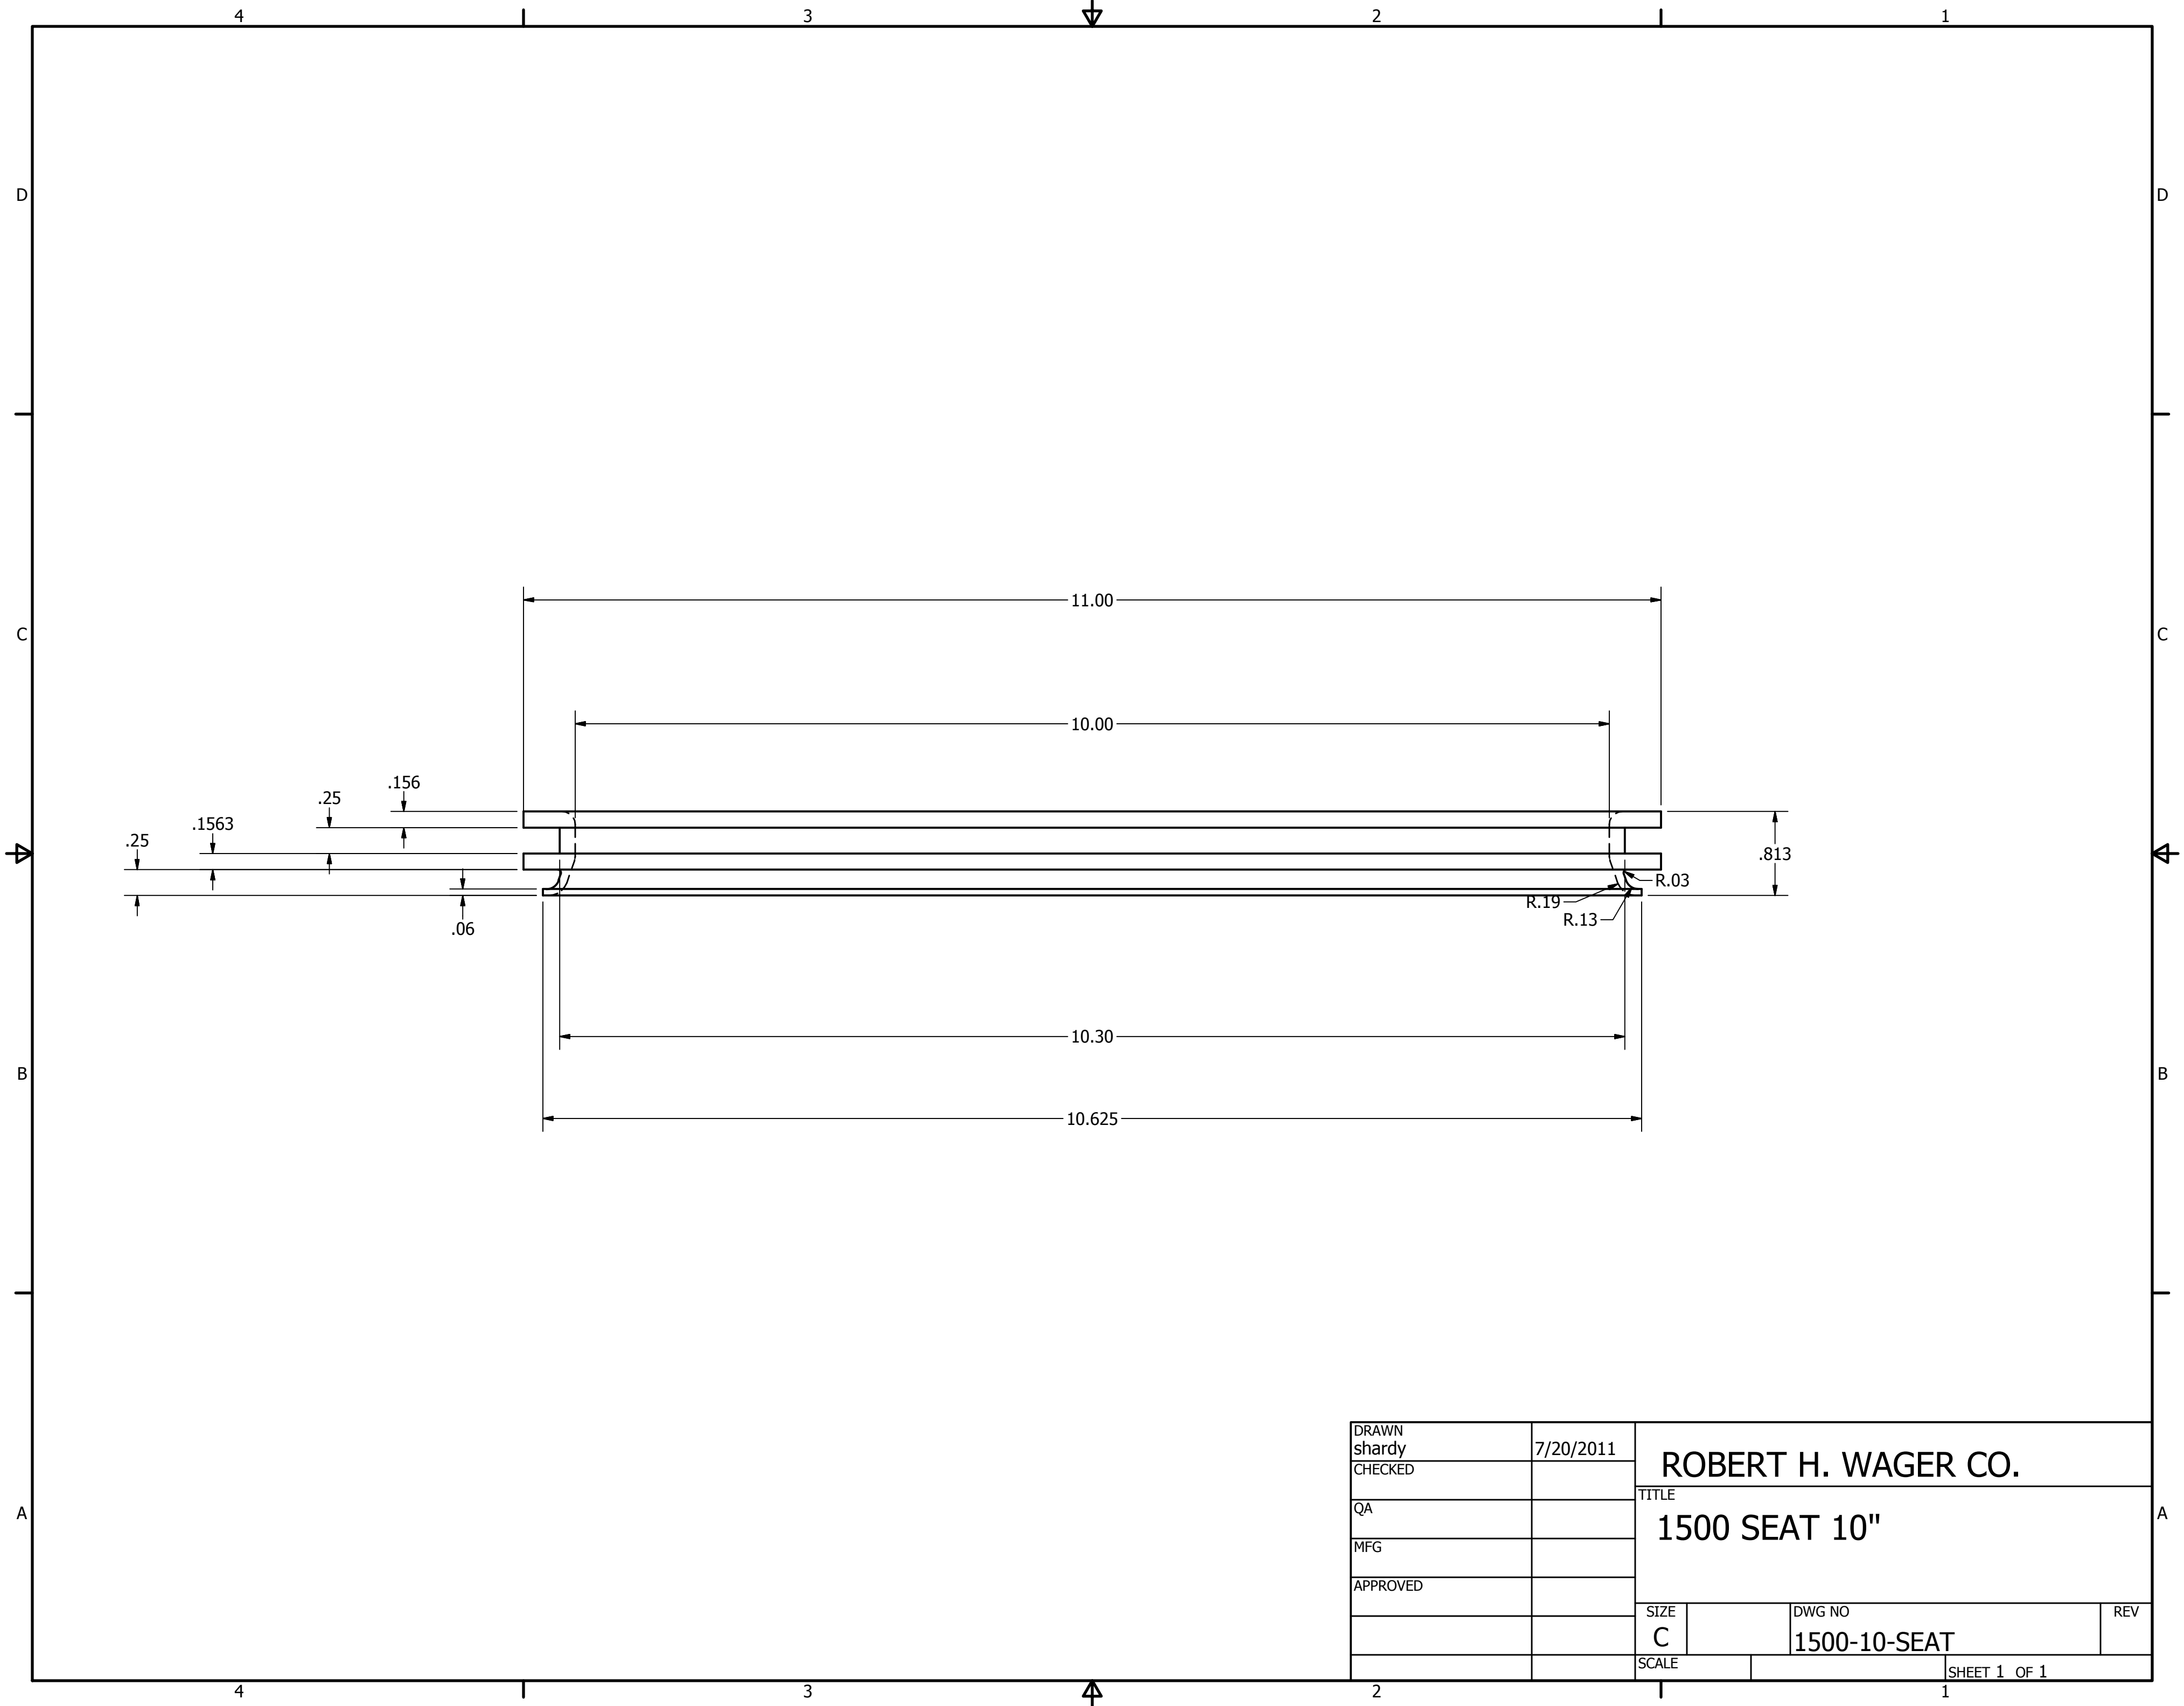

DRAWN shardy	7/20/2011	ROBERT H. WAGER CO.					
CHECKED					TITLE		
QA		1500 SEAT 10"					
MFG							
APPROVED							
		SIZE C	DWG NO 1500-10-SEAT	REV			
		SCALE	SHEET 1 OF 1