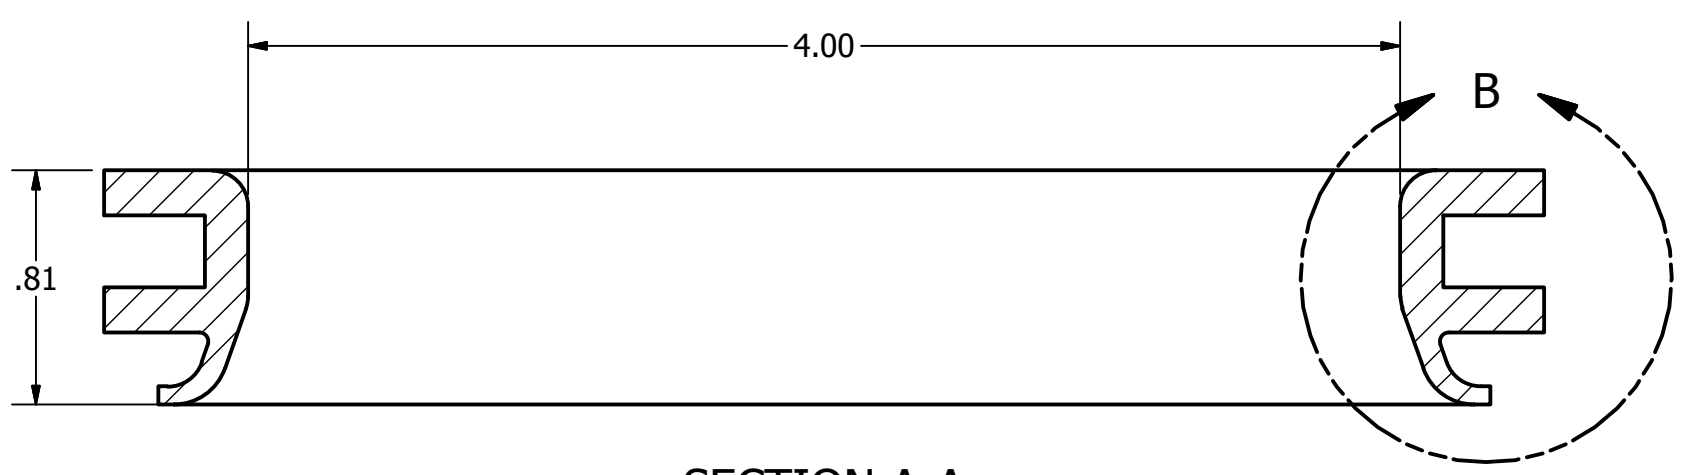

SECTION A-A  
SCALE 1 : 1

A

DETAIL B  
SCALE 2 : 1

DRAWN shardy		8/3/2017		ROBERT H. WAGER CO., INC.			
CHECKED				TITLE			
QA				1500 SEAT FOR 1.5", 2", AND 2.5"			
MFG							
APPROVED							
				SIZE	DWG NO		REV
				A	1500-2.5-SEAT		
				SCALE	1 : 1		SHEET 1 OF 1

SECTION A-A  
SCALE 1.5/1

DETAIL B  
SCALE 3 : 1

DRAWN shardy	2/10/2014	ROBERT H. WAGER CO., INC.		
CHECKED		TITLE		
QA		3"-4"- 1500 SEAT		
MFG		SIZE	DWG NO	REV
APPROVED		C	1500-4-SEAT	
		SCALE	SHEET 1 OF 1	