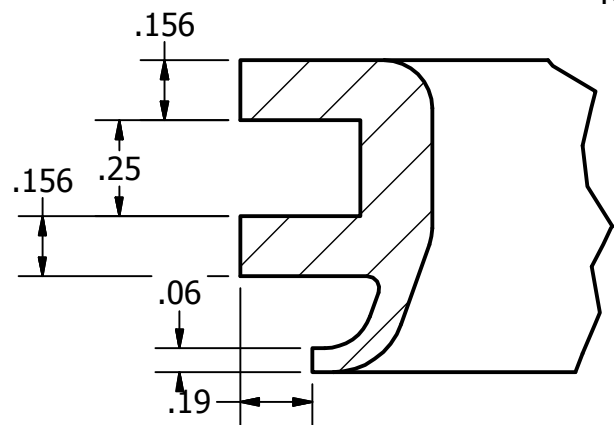

SECTION A-A  
SCALE 1 : 1

A

DETAIL B  
SCALE 2 : 1

DRAWN shardy		8/3/2017		ROBERT H. WAGER CO., INC.			
CHECKED				TITLE			
QA				1500 SEAT FOR 1.5", 2", AND 2.5"			
MFG							
APPROVED							
				SIZE	DWG NO		REV
				A	1500-2.5-SEAT		
				SCALE	1 : 1		SHEET 1 OF 1

SECTION A-A  
SCALE 1.5/1

DETAIL B  
SCALE 3 : 1

DRAWN shardy	2/10/2014	ROBERT H. WAGER CO., INC.		
CHECKED		TITLE		
QA		3"-4"- 1500 SEAT		
MFG		SIZE	DWG NO	REV
APPROVED		C	1500-4-SEAT	
		SCALE	SHEET 1 OF 1	