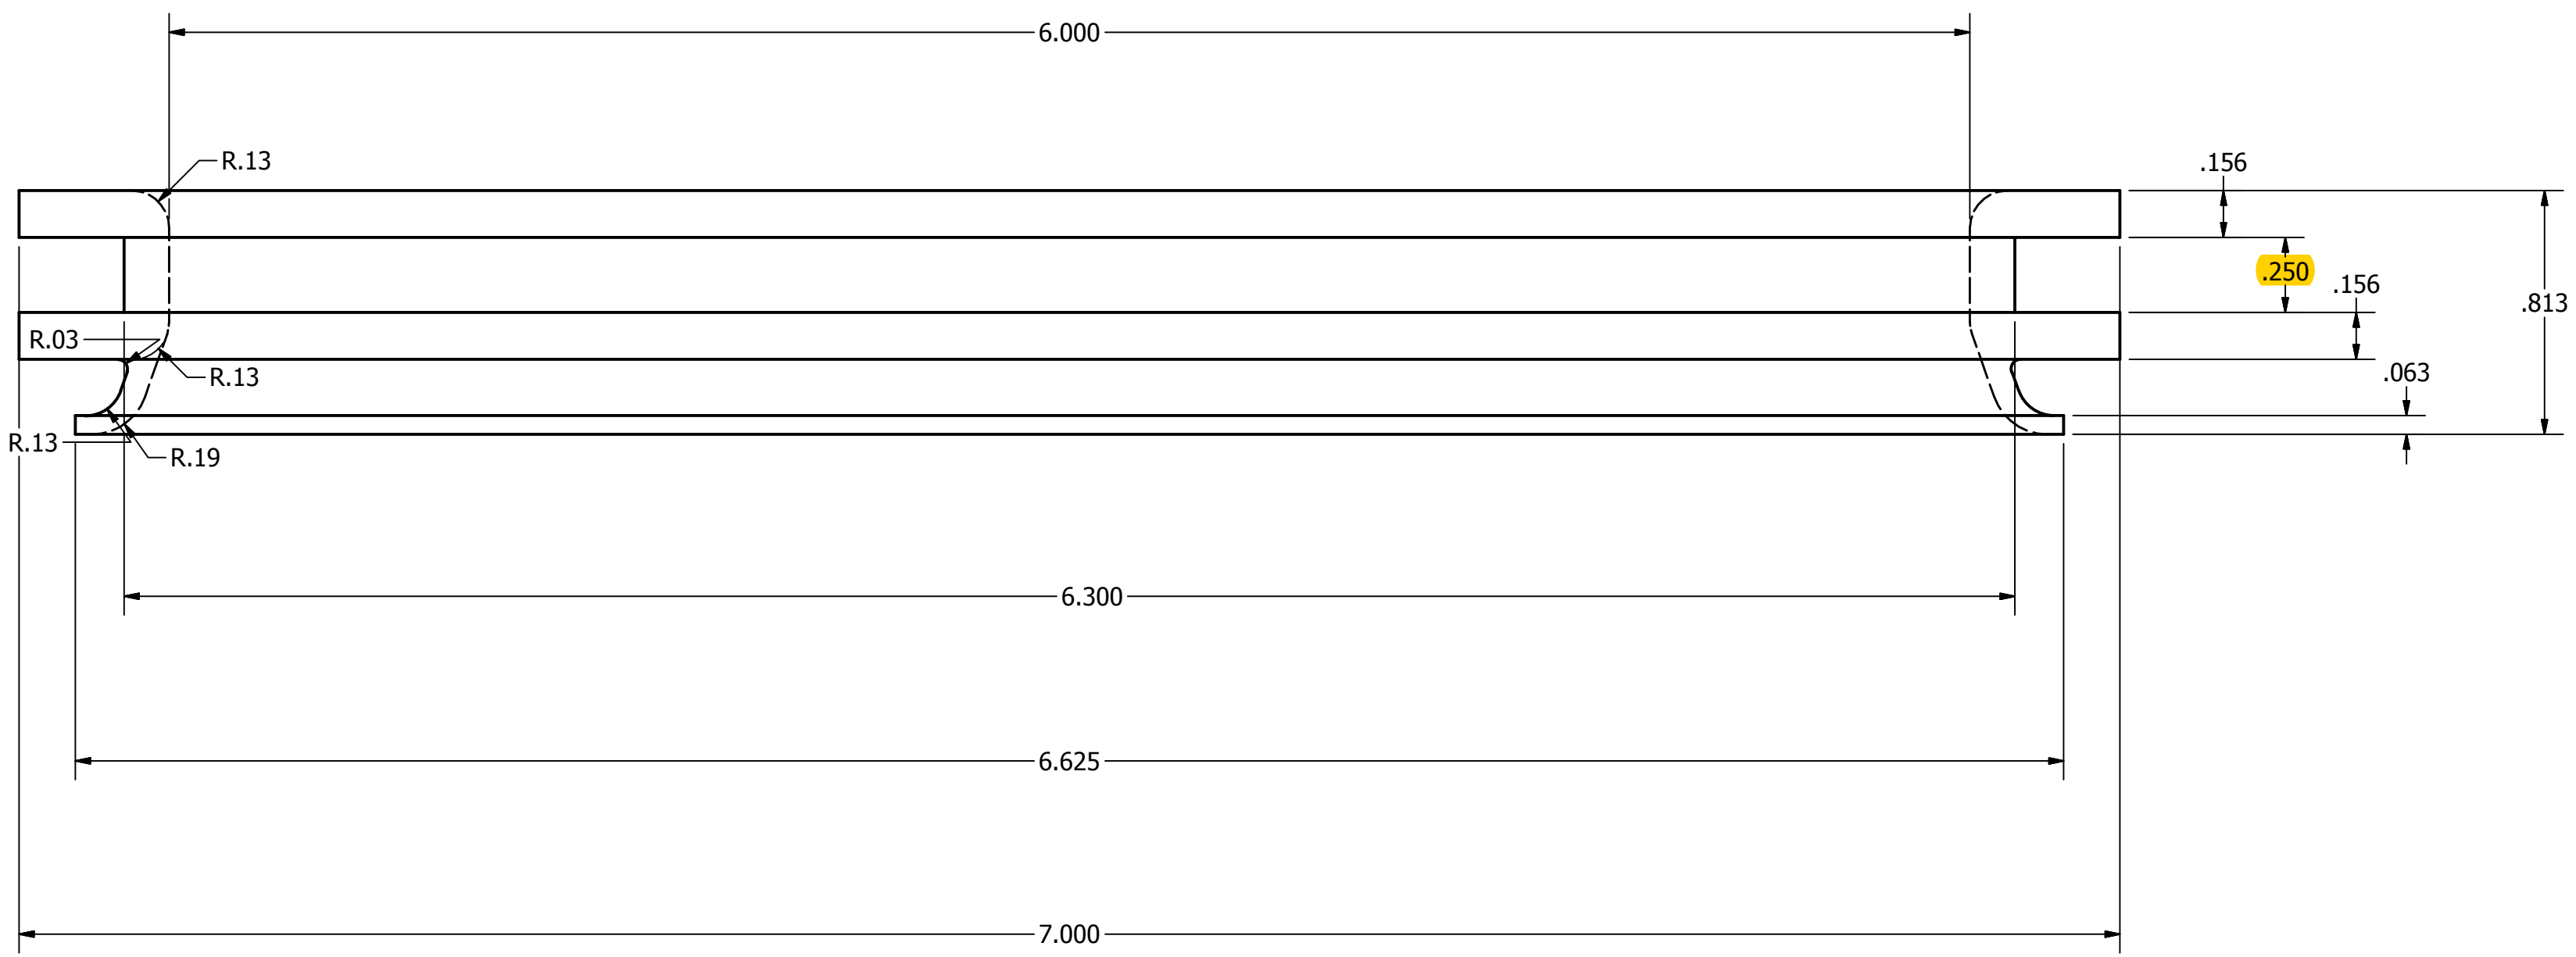

DRAWN shardy	7/21/2011	ROBERT H. WAGER CO.		
CHECKED		TITLE		
QA		1500 SEAT 6"		
MFG		SIZE	DWG NO	REV
APPROVED		C	1500-6-SEAT	
		SCALE	SHEET 1 OF 1