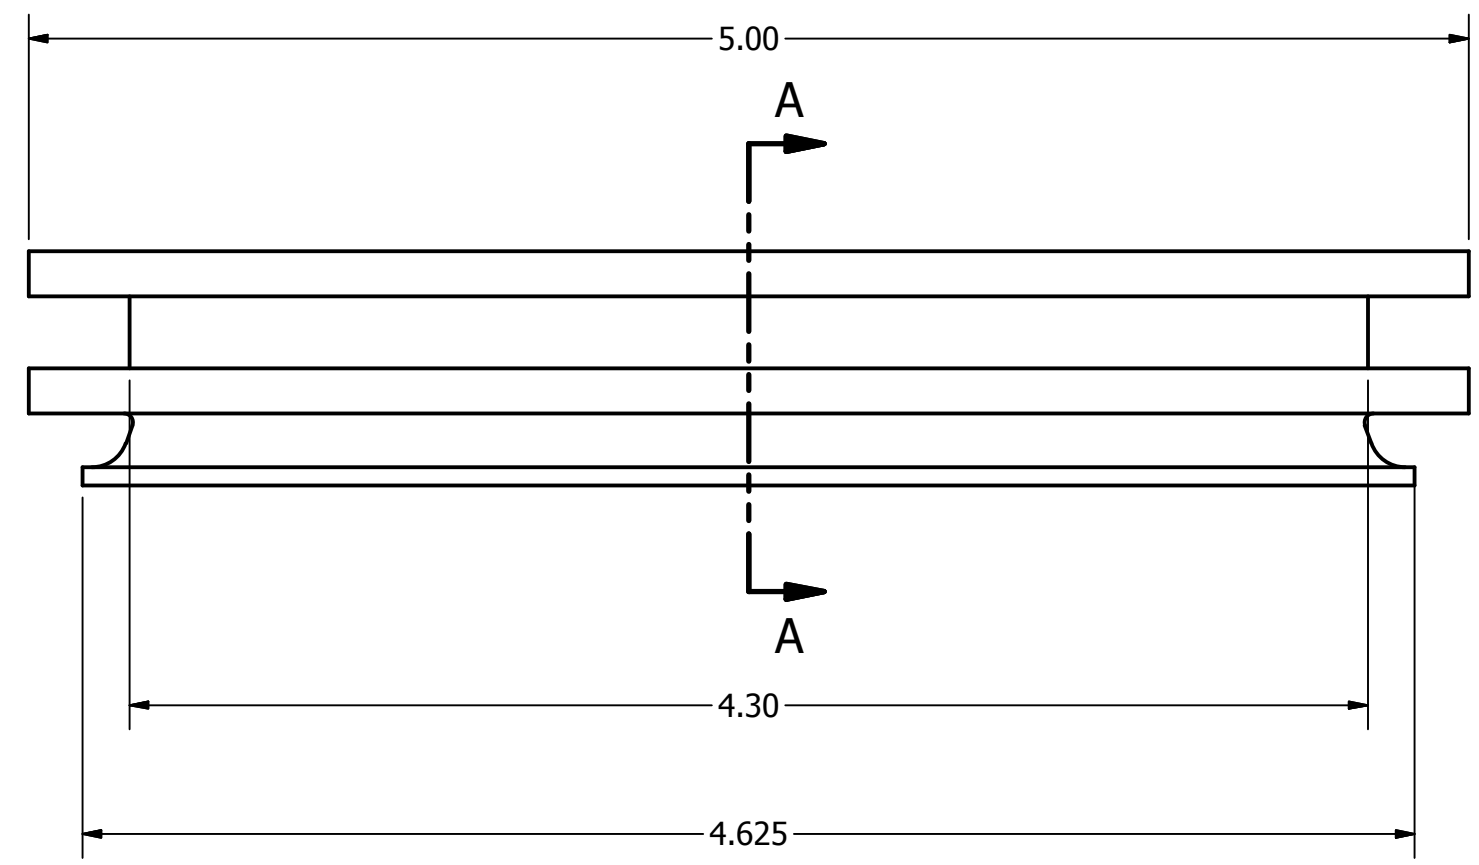

SECTION A-A  
SCALE 1 : 1

A

DETAIL B  
SCALE 2 : 1

DRAWN shardy		8/3/2017		ROBERT H. WAGER CO., INC.			
CHECKED				TITLE			
QA				1500 SEAT FOR 1.5", 2", AND 2.5"			
MFG							
APPROVED							
				SIZE	DWG NO		REV
				A	1500-2.5-SEAT		
				SCALE	1 : 1		SHEET 1 OF 1

SECTION A-A  
SCALE 1.5/1

DETAIL B  
SCALE 3 : 1

DRAWN shardy	2/10/2014	ROBERT H. WAGER CO., INC.		
CHECKED		TITLE		
QA		3"-4"- 1500 SEAT		
MFG		SIZE	DWG NO	REV
APPROVED		C	1500-4-SEAT	
		SCALE	SHEET 1 OF 1	