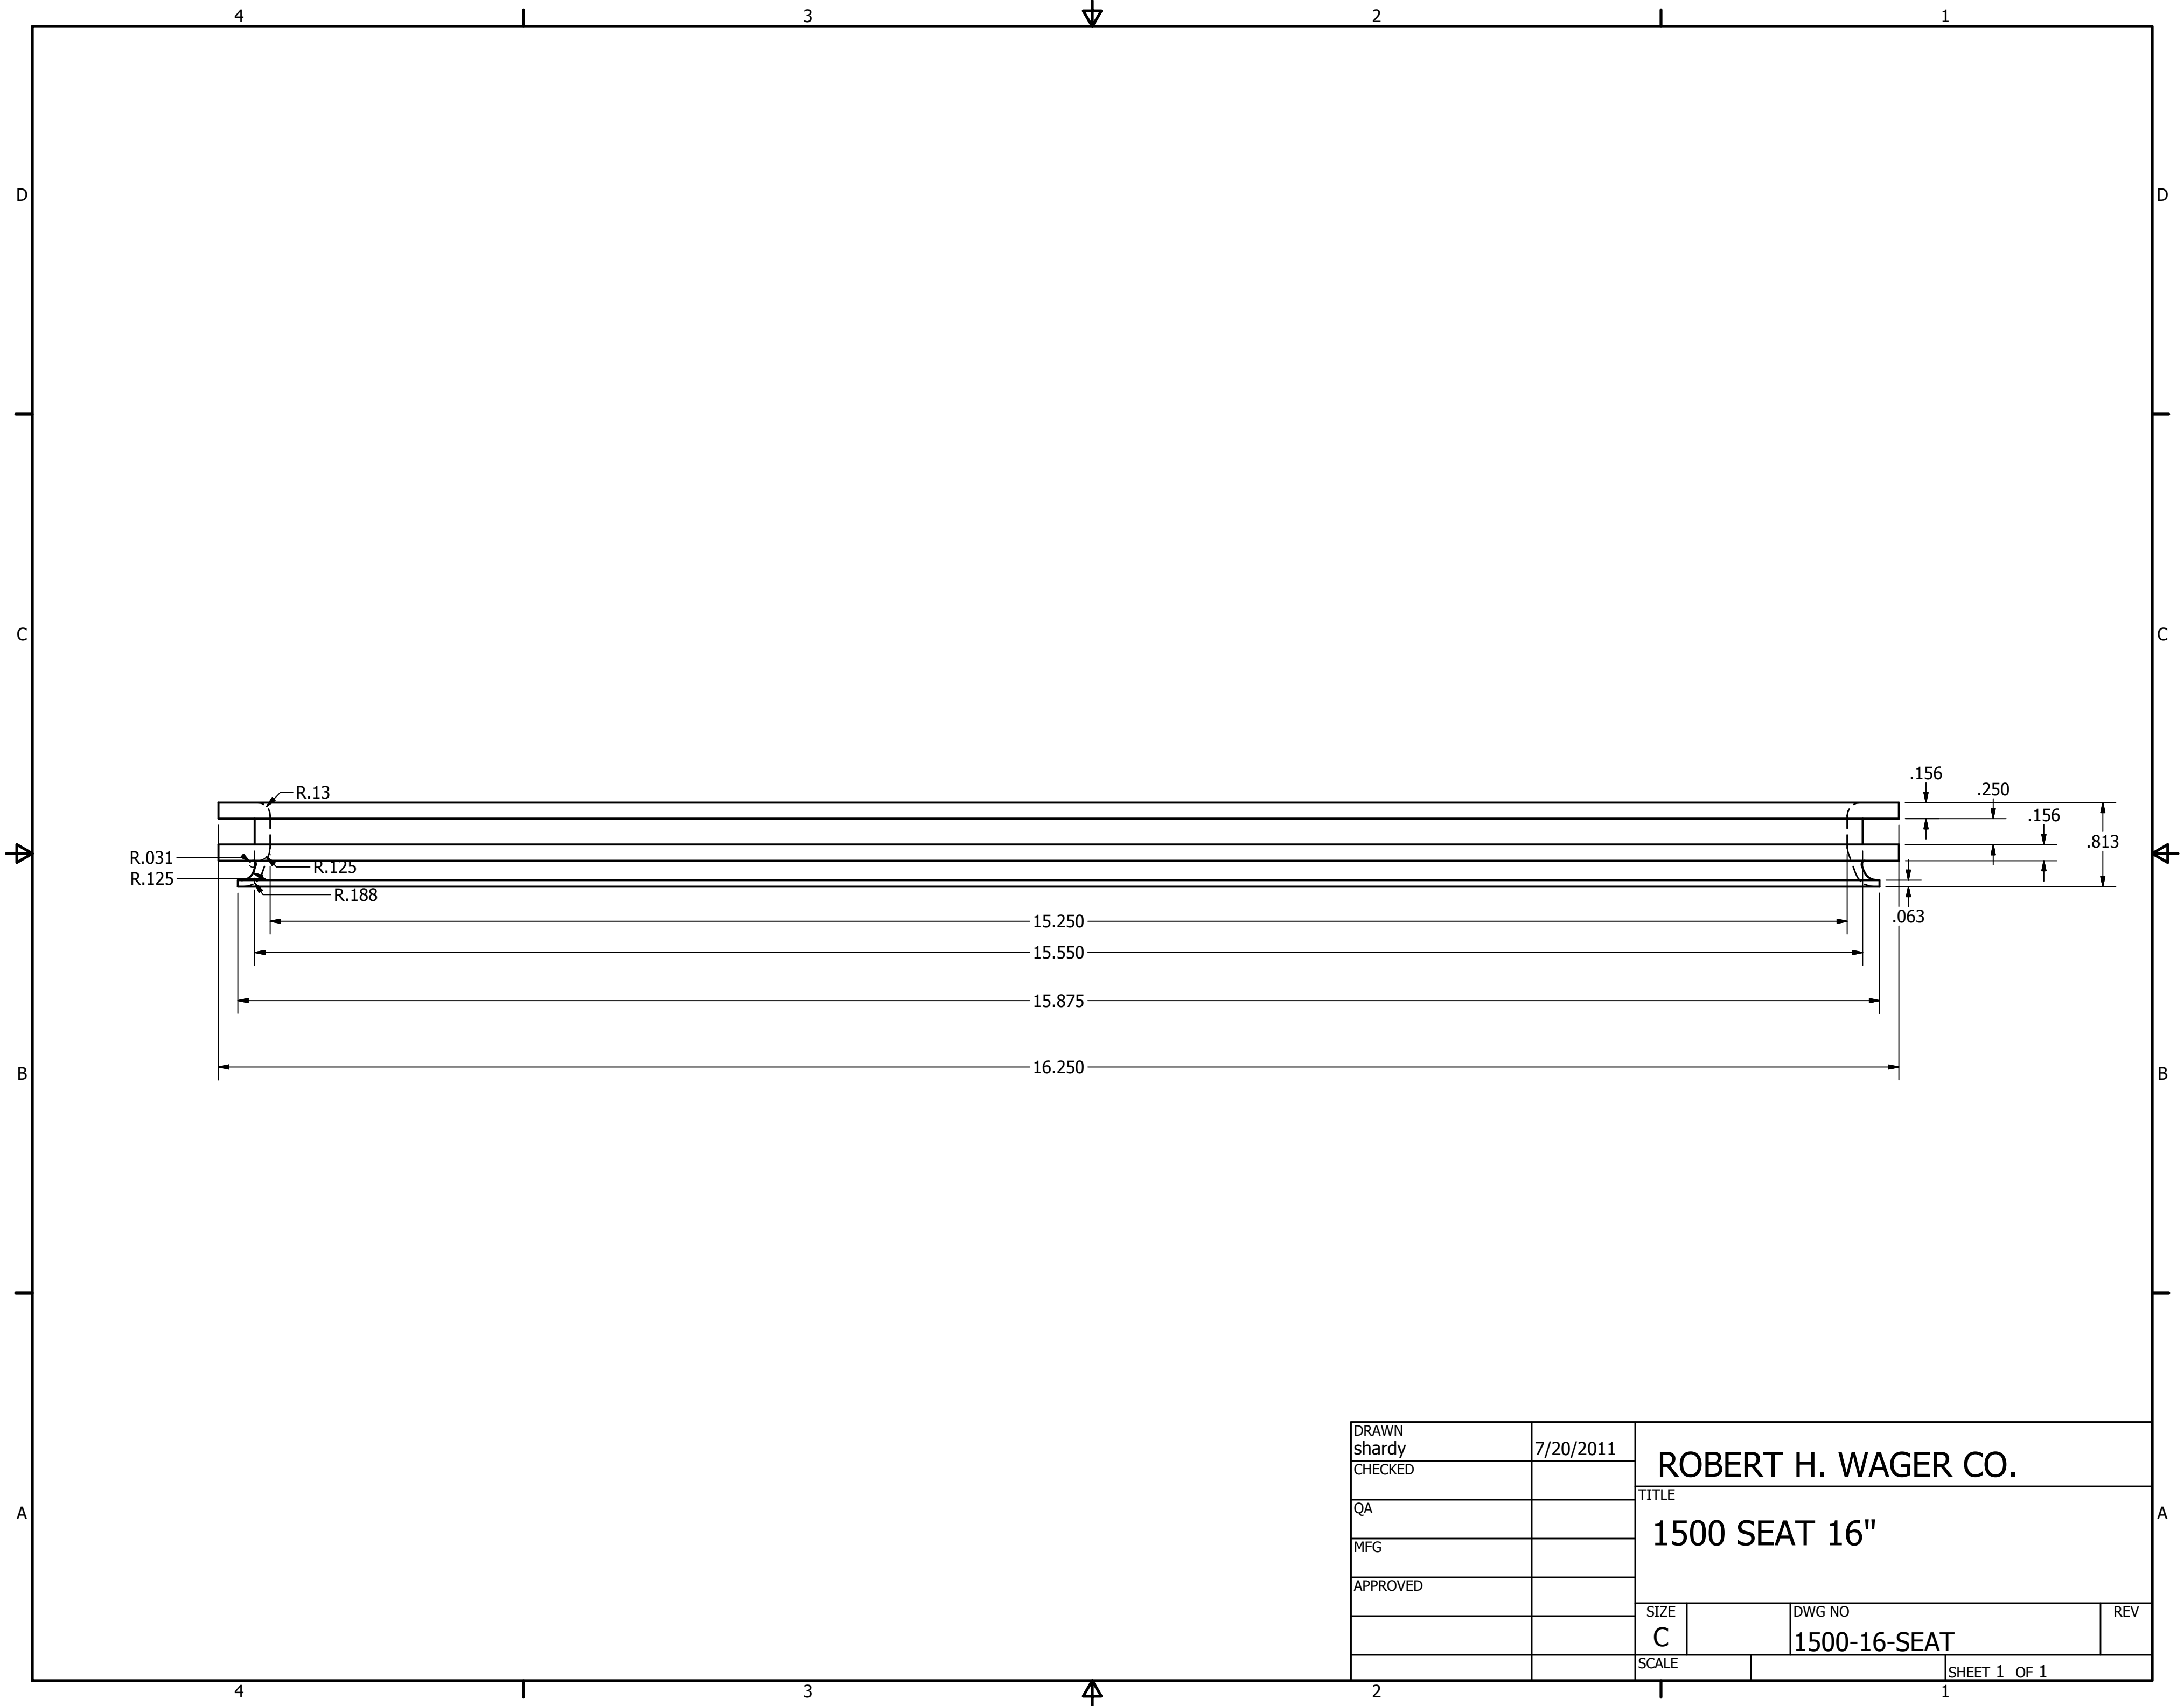

DRAWN shardy	7/20/2011	ROBERT H. WAGER CO.		
CHECKED		TITLE		
QA		1500 SEAT 16"		
MFG				
APPROVED				
		SIZE C	DWG NO 1500-16-SEAT	REV
		SCALE	SHEET 1 OF 1