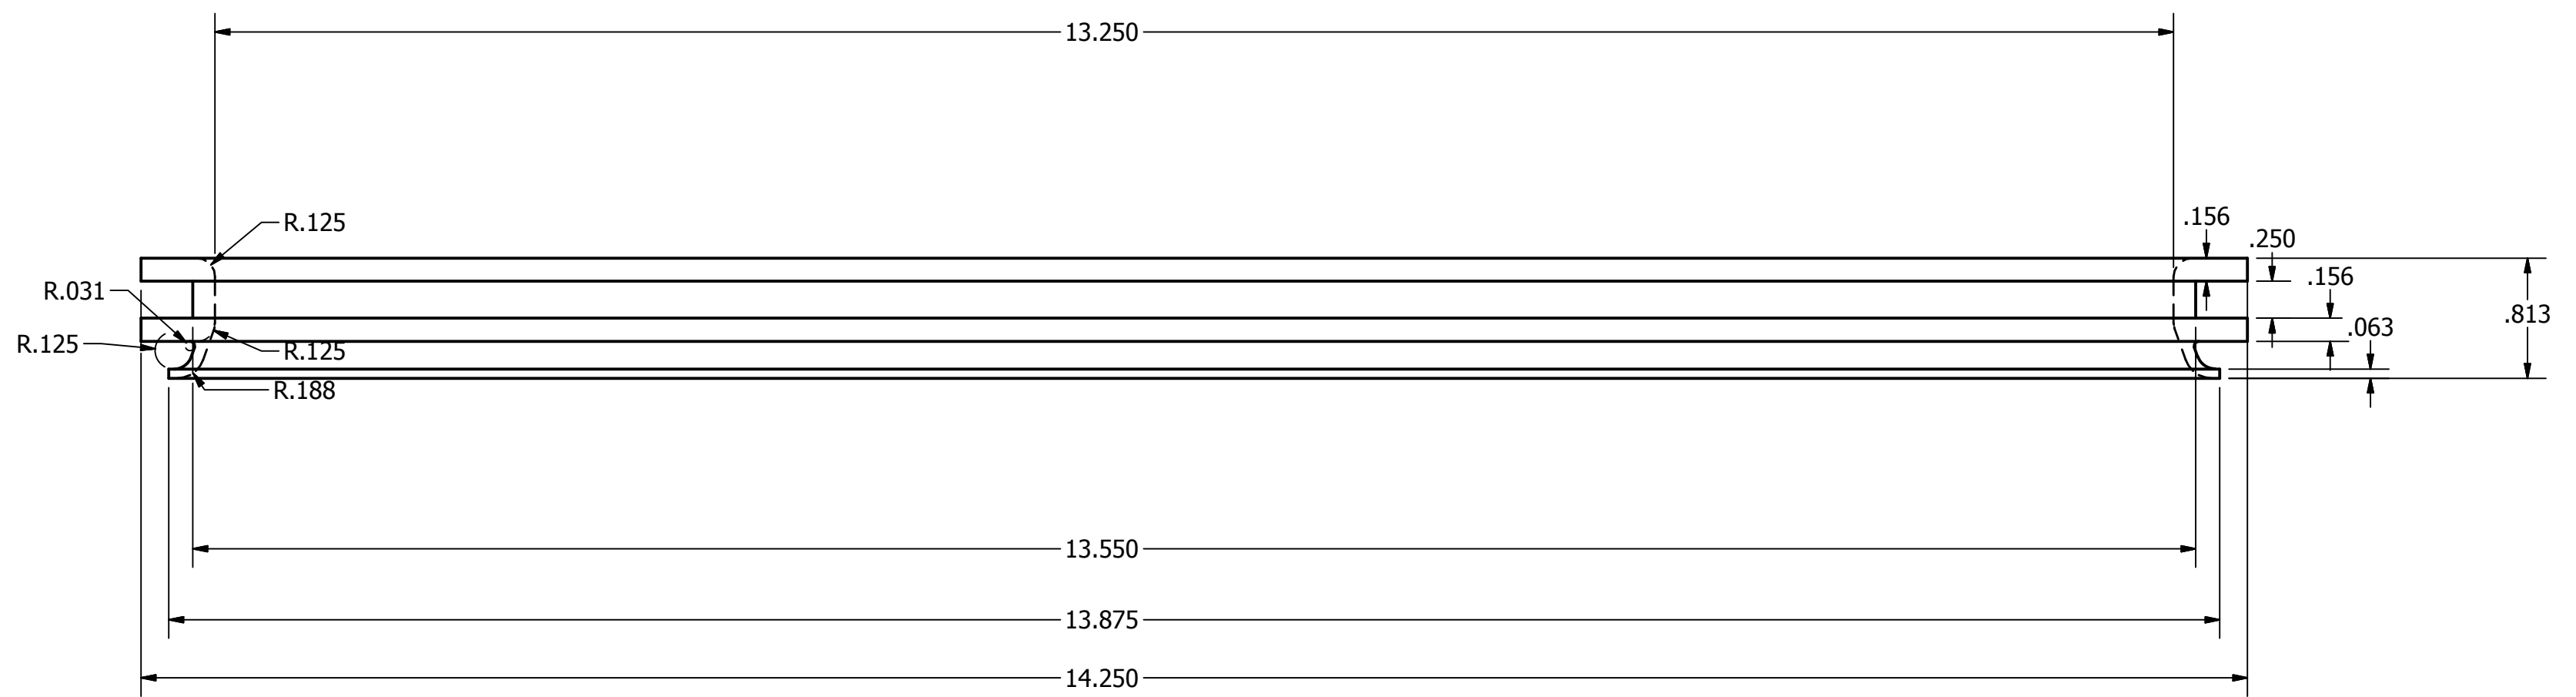

DRAWN shardy	8/3/2017	ROBERT H. WAGER CO., INC.		
CHECKED		TITLE		
QA		1500 SEAT 8"		
MFG				
APPROVED				
		SIZE C	DWG NO 1500-8-SEAT	REV
		SCALE 2 : 1	SHEET 1 OF 1	

DRAWN shardy	7/20/2011	ROBERT H. WAGER CO.		
CHECKED				
QA		1500 SEAT 10"		
MFG				
APPROVED				
		SIZE C	DWG NO 1500-10-SEAT	REV
		SCALE	SHEET 1 OF 1	