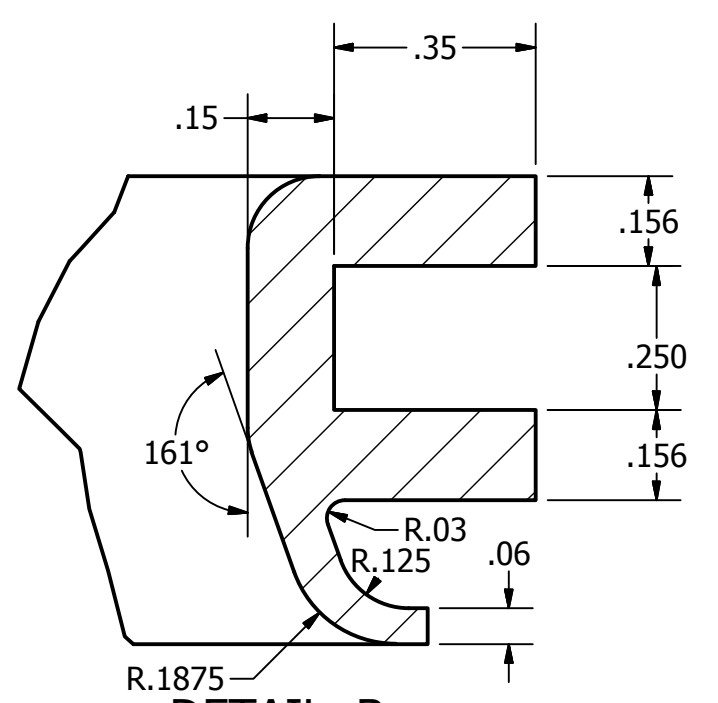

SECTION A-A  
SCALE 1 : 1

A

DETAIL B  
SCALE 2 : 1

DRAWN shardy		8/3/2017		ROBERT H. WAGER CO., INC.			
CHECKED				TITLE			
QA				1500 SEAT FOR 1.5", 2", AND 2.5"			
MFG							
APPROVED							
				SIZE	DWG NO		REV
				A	1500-2.5-SEAT		
				SCALE	1 : 1		SHEET 1 OF 1

SECTION A-A  
SCALE 1.5/1

DETAIL B  
SCALE 3 : 1

DRAWN shardy	2/10/2014	ROBERT H. WAGER CO., INC.		
CHECKED		TITLE		
QA		3"-4"- 1500 SEAT		
MFG		SIZE	DWG NO	REV
APPROVED		C	1500-4-SEAT	
		SCALE	SHEET 1 OF 1	